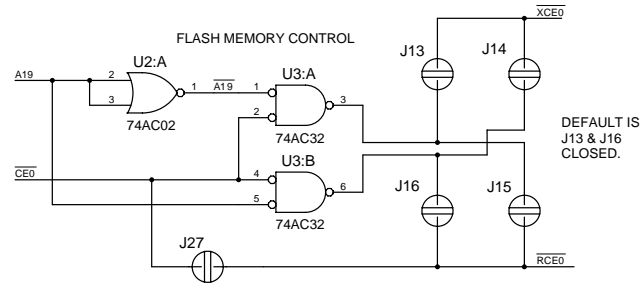

DALLAS SEMICONDUCTOR CORP.
4401 S. BELTWOOD PARKWAY
DALLAS, TEXAS USA 75244-3292
WWW.IBUTTON.COM

Title			
TINI SOCKET (EUROCARD)			
Size	Number	16:45:32	Rev
B			A
Date	Wed May 31 2000	Drawn by	C.W.FOX
Filename	MWSCON.S04	Sheet	2 of 4