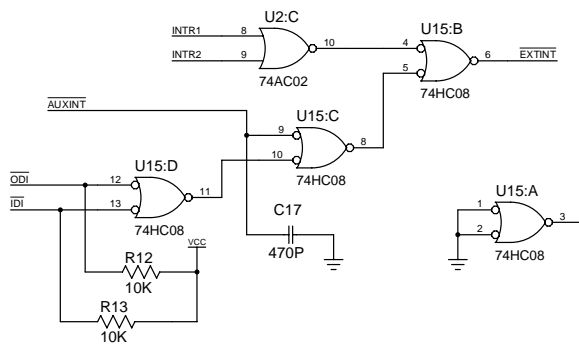

DALLAS SEMICONDUCTOR CORP.
 4401 S. BELTWOOD PARKWAY
 DALLAS, TEXAS USA 75244-3292
 WWW.IBUTTON.COM

Title TINI SOCKET (EUROCARD)			
Size B	Number	16:45:32	Rev A
Date Wed May 31 2000	Drawn by C.W.FOX		
Filename MWSCON.S04	Sheet 1 of 4		

DALLAS SEMICONDUCTOR CORP.
4401 S. BELTWOOD PARKWAY
DALLAS, TEXAS USA 75244-3292
WWW.IBUTTON.COM

Title			
TINI SOCKET (EUROCARD)			
Size	Number	16:45:32	Rev
B			A
Date	Wed May 31 2000	Drawn by	C.W.FOX
Filename	MWSCON.S04	Sheet	2 of 4

Title TINI SOCKET (EUROCARD)			
Size B	Number	16:45:33	Rev A
Date	Wed May 31 2000	Drawn by	C.W.FOX
Filename	MWSCON.S04	Sheet	3 of 4

DALLAS SEMICONDUCTOR CORP.
 4401 S. BELTWOOD PARKWAY
 DALLAS, TEXAS USA 75244-3292
 WWW.IBUTTON.COM

Title TINI SOCKET (EUROCARD)			
Size B	Number	16:45:33	Rev A
Date	Wed May 31 2000	Drawn by	C.W.FOX
Filename	MWSCON.S04	Sheet	4 of 4