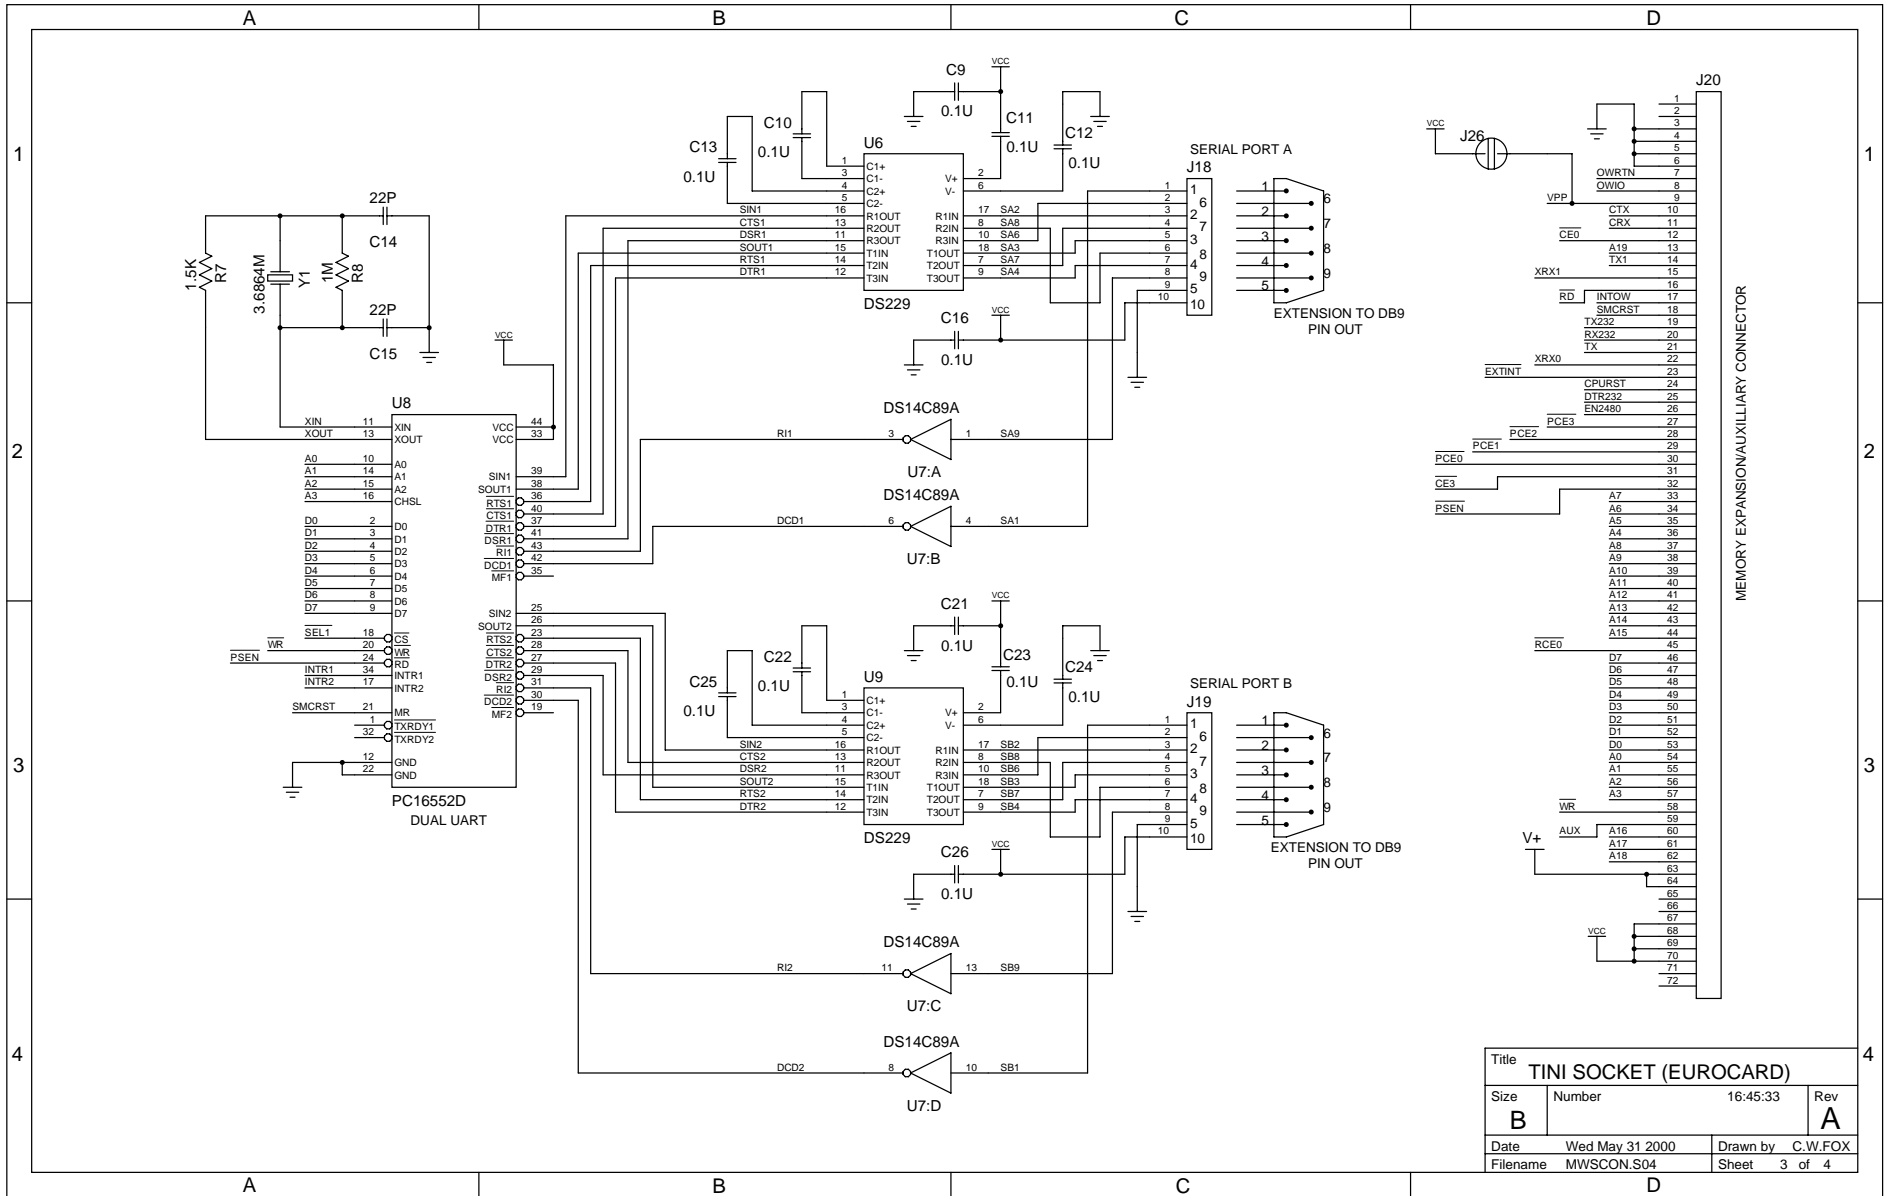

DALLAS SEMICONDUCTOR CORP.
 4401 S. BELTWOOD PARKWAY
 DALLAS, TEXAS USA 75244-3292
 WWW.IBUTTON.COM

Title TINI SOCKET (EUROCARD)			
Size B	Number	16:45:32	Rev A
Date Wed May 31 2000	Drawn by C.W.FOX		
Filename MWSCON.S04	Sheet 1 of 4		

DALLAS SEMICONDUCTOR CORP.
4401 S. BELTWOOD PARKWAY
DALLAS, TEXAS USA 75244-3292
WWW.IBUTTON.COM

Title			
TINI SOCKET (EUROCARD)			
Size	Number	16:45:32	Rev
B			A
Date	Wed May 31 2000	Drawn by	C.W.FOX
Filename	MWSCON.S04	Sheet	2 of 4

Title TINI SOCKET (EUROCARD)			
Size B	Number	16:45:33	Rev A
Date	Wed May 31 2000	Drawn by	C.W.FOX
Filename	MWSCON.S04	Sheet	3 of 4

DALLAS SEMICONDUCTOR CORP.
 4401 S. BELTWOOD PARKWAY
 DALLAS, TEXAS USA 75244-3292
 WWW.IBUTTON.COM

Title TINI SOCKET (EUROCARD)			
Size B	Number	16:45:33	Rev A
Date	Wed May 31 2000	Drawn by	C.W.FOX
Filename	MWSCON.S04	Sheet	4 of 4