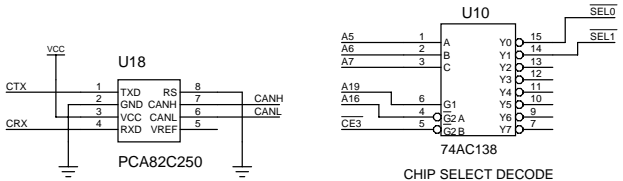

DALLAS SEMICONDUCTOR CORP.
 4401 S. BELTWOOD PARKWAY
 DALLAS, TEXAS USA 75244-3292
 WWW.IBUTTON.COM

Title TINI SOCKET (EUROCARD)			
Size B	Number	16:45:32	Rev A
Date Wed May 31 2000	Drawn by C.W.FOX		
Filename MWSCON.S04	Sheet 1 of 4		

Title TINI SOCKET (EUROCARD)			
Size B	Number	16:45:33	Rev A
Date	Wed May 31 2000	Drawn by	C.W.FOX
Filename	MWSCON.S04	Sheet	3 of 4

DALLAS SEMICONDUCTOR CORP.
 4401 S. BELTWOOD PARKWAY
 DALLAS, TEXAS USA 75244-3292
 WWW.IBUTTON.COM

Title TINI SOCKET (EUROCARD)			
Size B	Number	16:45:33	Rev A
Date	Wed May 31 2000	Drawn by	C.W.FOX
Filename	MWSCON.S04	Sheet	4 of 4