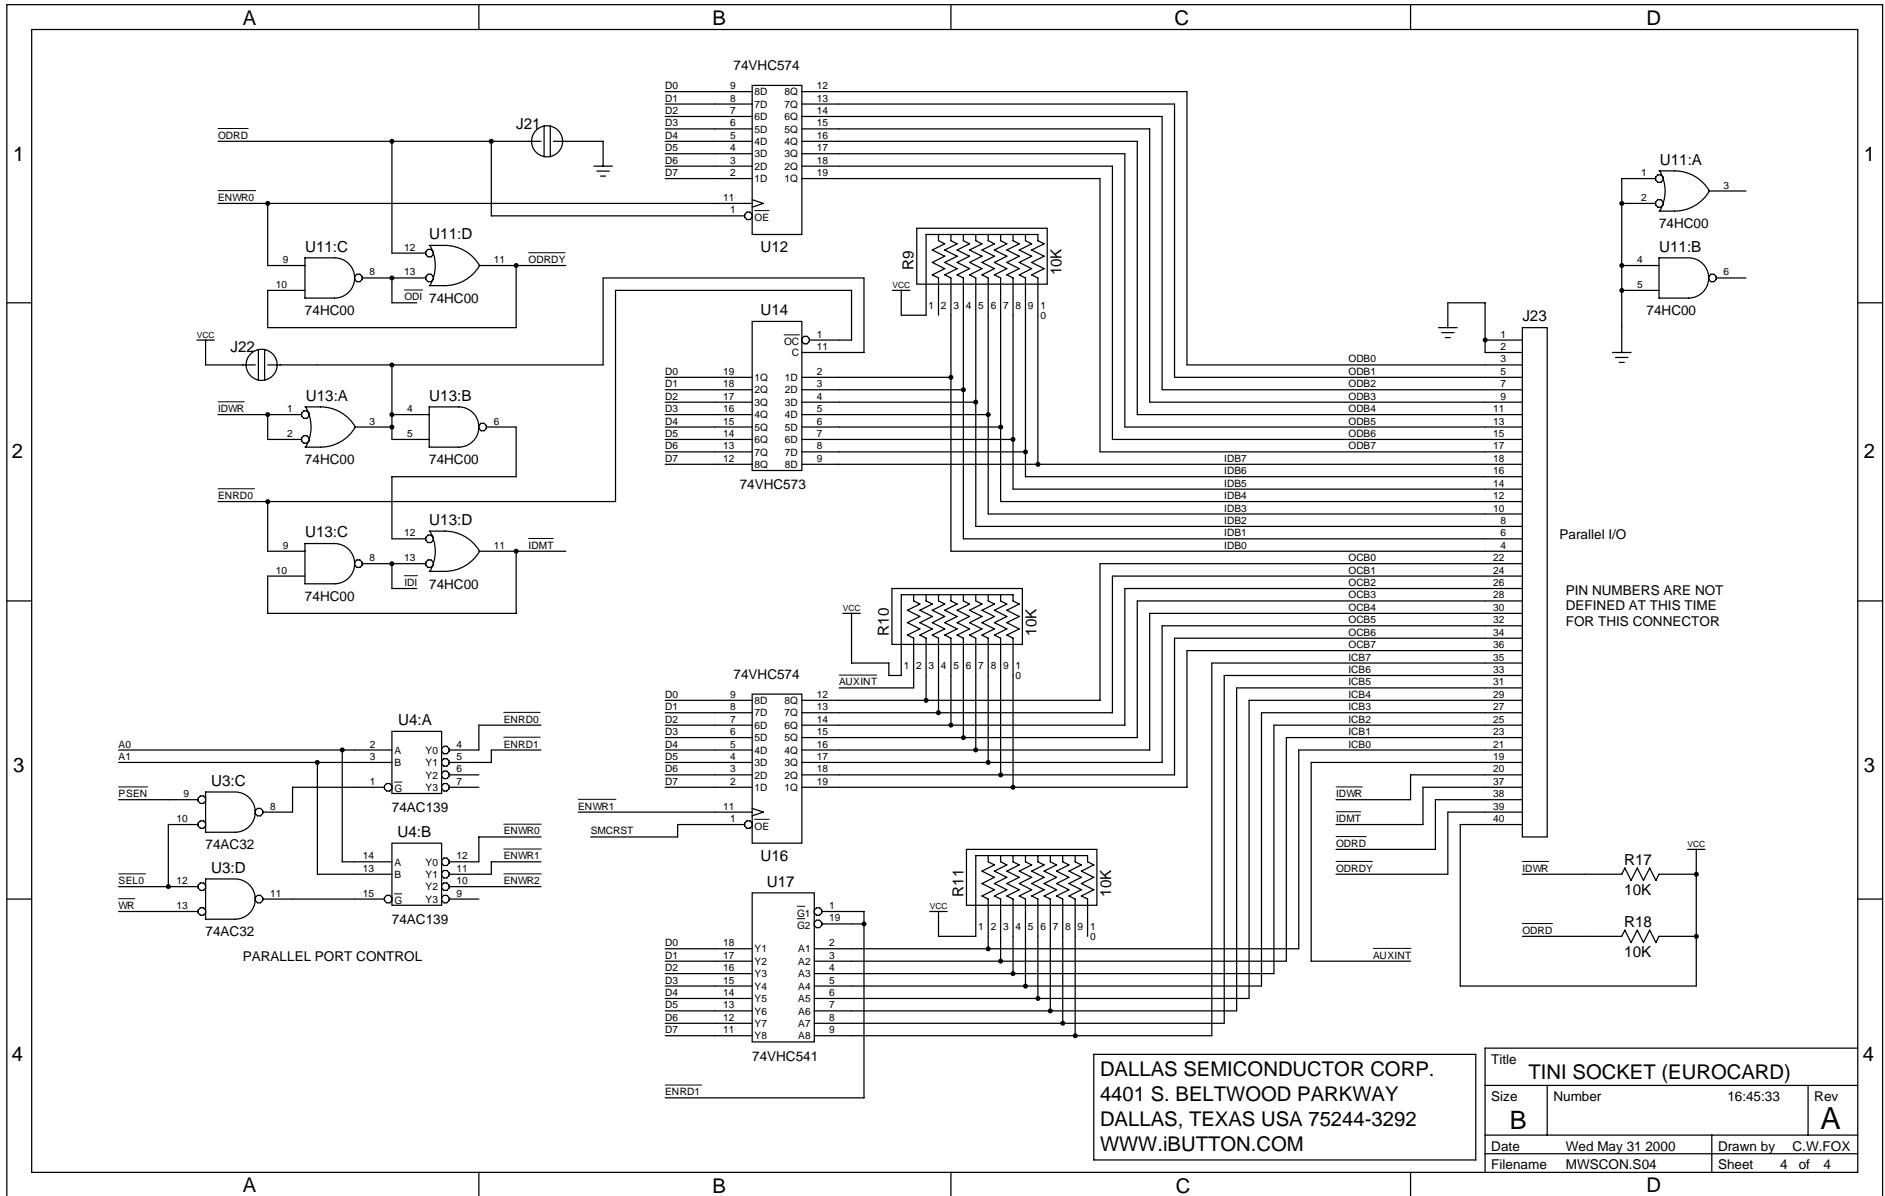

DALLAS SEMICONDUCTOR CORP.
 4401 S. BELTWOOD PARKWAY
 DALLAS, TEXAS USA 75244-3292
 WWW.IBUTTON.COM

Title TINI SOCKET (EUROCARD)			
Size B	Number	16:45:32	Rev A
Date Wed May 31 2000	Drawn by C.W.FOX		
Filename MWSCON.S04	Sheet 1 of 4		

DALLAS SEMICONDUCTOR CORP.
4401 S. BELTWOOD PARKWAY
DALLAS, TEXAS USA 75244-3292
WWW.IBUTTON.COM

Title			
TINI SOCKET (EUROCARD)			
Size	Number	16:45:32	Rev
B			A
Date	Wed May 31 2000	Drawn by	C.W.FOX
Filename	MWSCON.S04	Sheet	2 of 4

Title TINI SOCKET (EUROCARD)			
Size B	Number	16:45:33	Rev A
Date	Wed May 31 2000	Drawn by	C.W.FOX
Filename	MWSCON.S04	Sheet	3 of 4

DALLAS SEMICONDUCTOR CORP.
 4401 S. BELTWOOD PARKWAY
 DALLAS, TEXAS USA 75244-3292
 WWW.IBUTTON.COM

Title TINI SOCKET (EUROCARD)			
Size B	Number	16:45:33	Rev A
Date	Wed May 31 2000	Drawn by	C.W.FOX
Filename	MWSCON.S04	Sheet	4 of 4