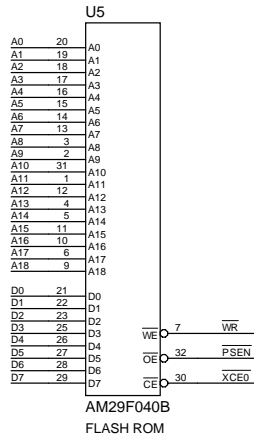

DALLAS SEMICONDUCTOR CORP.
 4401 S. BELTWOOD PARKWAY
 DALLAS, TEXAS USA 75244-3292
 WWW.IBUTTON.COM

Title TINI SOCKET (EUROCARD)			
Size B	Number	16:45:32	Rev A
Date Wed May 31 2000	Drawn by C.W.FOX		
Filename MWSCON.S04	Sheet 1 of 4		

DALLAS SEMICONDUCTOR CORP.
4401 S. BELTWOOD PARKWAY
DALLAS, TEXAS USA 75244-3292
WWW.IBUTTON.COM

Title			
TINI SOCKET (EUROCARD)			
Size	Number	16:45:32	Rev
B			A
Date	Wed May 31 2000	Drawn by	C.W.FOX
Filename	MWSCON.S04	Sheet	2 of 4

Title TINI SOCKET (EUROCARD)			
Size B	Number	16:45:33	Rev A
Date	Wed May 31 2000	Drawn by	C.W.FOX
Filename	MWSCON.S04	Sheet	3 of 4

DALLAS SEMICONDUCTOR CORP.
 4401 S. BELTWOOD PARKWAY
 DALLAS, TEXAS USA 75244-3292
 WWW.IBUTTON.COM

Title TINI SOCKET (EUROCARD)			
Size B	Number	16:45:33	Rev A
Date	Wed May 31 2000	Drawn by	C.W.FOX
Filename	MWSCON.S04	Sheet	4 of 4