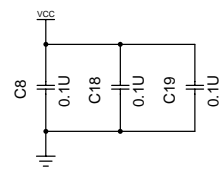

DALLAS SEMICONDUCTOR CORP.
4401 S. BELTWOOD PARKWAY
DALLAS, TEXAS USA 75244-3292
WWW.IBUTTON.COM

Title			
TINI SOCKET (EUROCARD)			
Size	Number	16:45:32	Rev
B			A
Date	Wed May 31 2000	Drawn by	C.W.FOX
Filename	MWSCON.S04	Sheet	2 of 4