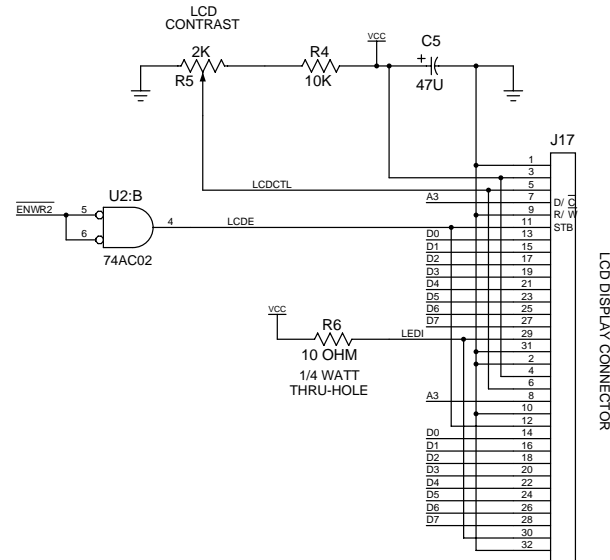

DALLAS SEMICONDUCTOR CORP.
 4401 S. BELTWOOD PARKWAY
 DALLAS, TEXAS USA 75244-3292
 WWW.IBUTTON.COM

Title TINI SOCKET (EUROCARD)			
Size B	Number	16:45:32	Rev A
Date Wed May 31 2000	Drawn by C.W.FOX		
Filename MWSCON.S04	Sheet 1 of 4		

DALLAS SEMICONDUCTOR CORP.
4401 S. BELTWOOD PARKWAY
DALLAS, TEXAS USA 75244-3292
WWW.IBUTTON.COM

Title			
TINI SOCKET (EUROCARD)			
Size	Number	16:45:32	Rev
B			A
Date	Wed May 31 2000	Drawn by	C.W.FOX
Filename	MWSCON.S04	Sheet	2 of 4

Title TINI SOCKET (EUROCARD)			
Size B	Number	16:45:33	Rev A
Date	Wed May 31 2000	Drawn by	C.W.FOX
Filename	MWSCON.S04	Sheet	3 of 4

DALLAS SEMICONDUCTOR CORP.
 4401 S. BELTWOOD PARKWAY
 DALLAS, TEXAS USA 75244-3292
 WWW.IBUTTON.COM

Title TINI SOCKET (EUROCARD)			
Size B	Number	16:45:33	Rev A
Date	Wed May 31 2000	Drawn by	C.W.FOX
Filename	MWSCON.S04	Sheet	4 of 4