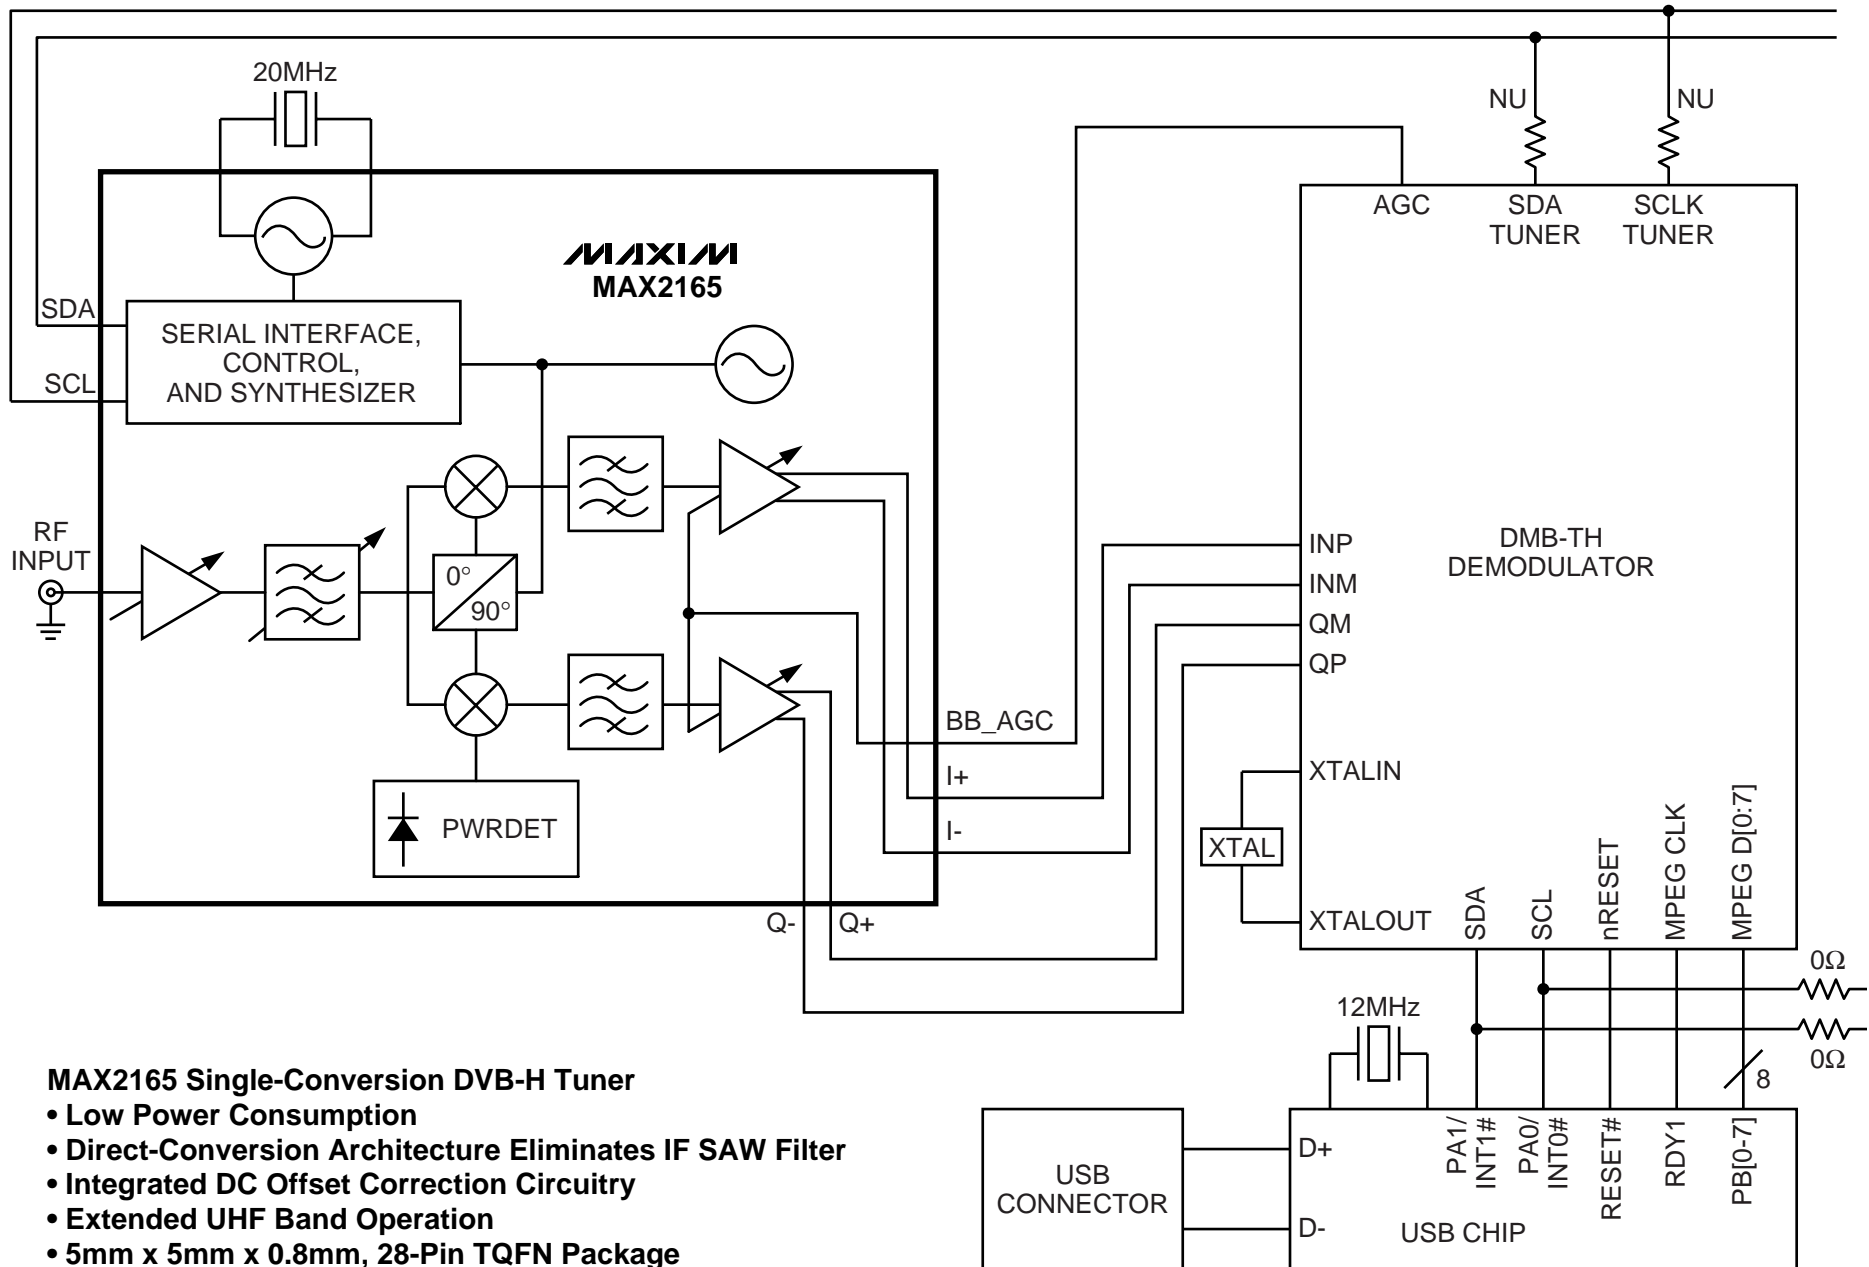

# MAX2165 DMB-TH USB Dongle

## MAX2165 Single-Conversion DVB-H Tuner

- Low Power Consumption
- Direct-Conversion Architecture Eliminates IF SAW Filter
- Integrated DC Offset Correction Circuitry
- Extended UHF Band Operation
- 5mm x 5mm x 0.8mm, 28-Pin TQFN Package